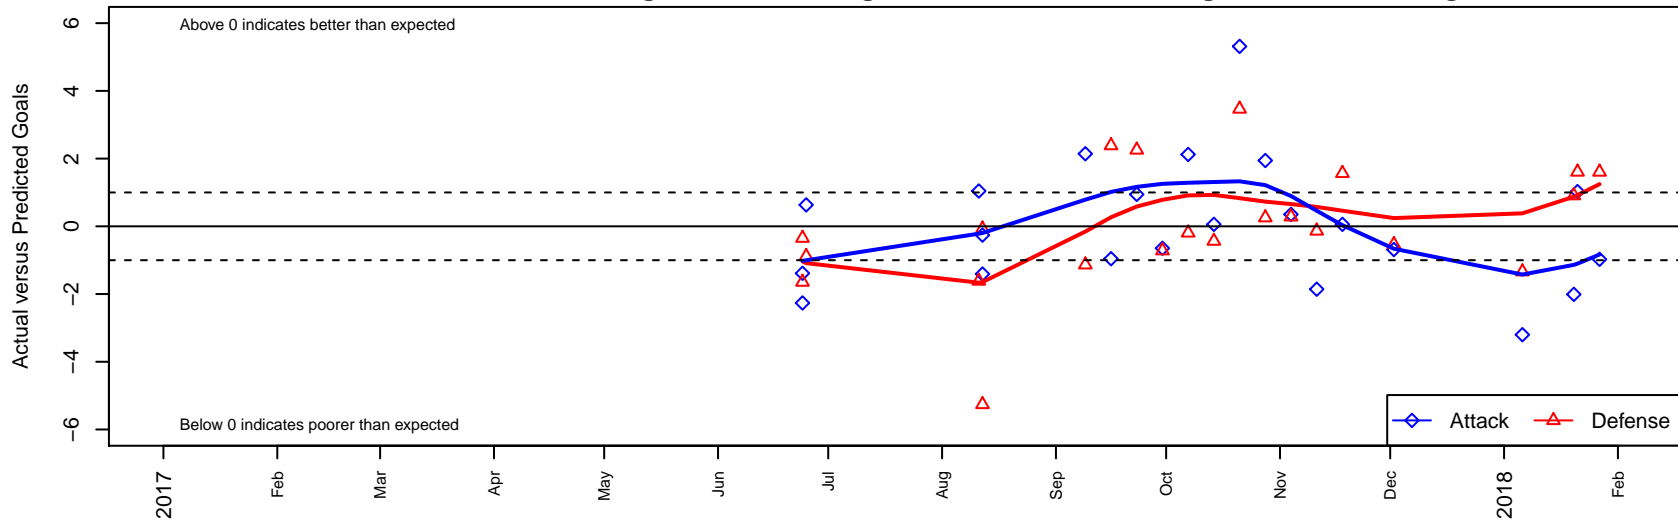

South Whidbey Reign G04

South Whidbey SC
 , WA
 G04 total strength=1171
 attack=5.28 defense=2.48
 fall league = NPSL Div 1 (04) U14

alt names used:
 South Whidbey Reign G04
 SOUTH WHIDBEY YOUTH REIGN (WA)
 Whidbey Reign
 South Whidbey Youth Soccer Club – GU14

Venues played:
 2017 RVS Classic GU14
 2017 REDAPT Cup Silver U14
 2017 NPSL Division 1 (04) U14
 2017 Founders Cup G04 Div A

South Whidbey Reign G04
 Dots are actual minus expected GF (blue circles) and GA (red triangles).
 Blue line is smoothed change in attack strength. Red is smoothed change in defense strength.

**attack and defense variance (black dot)
relative to other teams
and top 10 in region**

**attack and defense rating
relative to others at age
and all opponents in last 13 months**

Performance relative to 13 month average