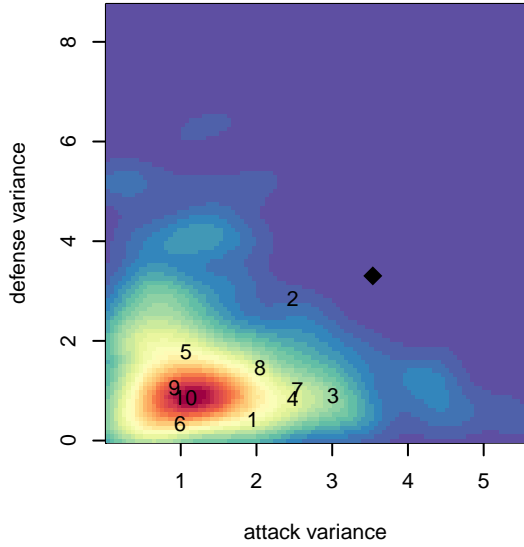

South Whidbey Reign G04

South Whidbey SC
 , WA
 G04 total strength=1171
 attack=5.28 defense=2.48
 fall league = NPSL Div 1 (04) U14

alt names used:
 South Whidbey Reign G04
 SOUTH WHIDBEY YOUTH REIGN (WA)
 Whidbey Reign
 South Whidbey Youth Soccer Club – GU14

Venues played:
 2017 RVS Classic GU14
 2017 REDAPT Cup Silver U14
 2017 NPSL Division 1 (04) U14
 2017 Founders Cup G04 Div A

South Whidbey Reign G04
 Dots are actual minus expected GF (blue circles) and GA (red triangles).
 Blue line is smoothed change in attack strength. Red is smoothed change in defense strength.

**attack and defense variance (black dot)
relative to other teams
and top 10 in region**

**attack and defense rating
relative to others at age
and all opponents in last 13 months**

Performance relative to 13 month average