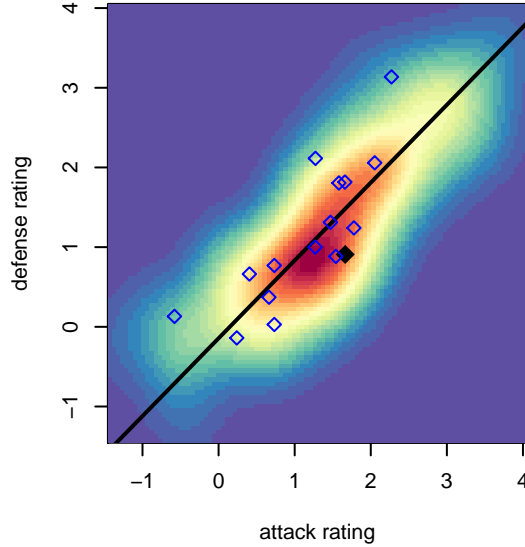

Venues played:
 2017 RVS Classic GU14
 2017 REDAPT Cup Silver U14
 2017 NPSL Division 1 (04) U14
 2017 Founders Cup G04 Div A

South Whidbey Reign G04
 Dots are actual minus expected GF (blue circles) and GA (red triangles).
 Blue line is smoothed change in attack strength. Red is smoothed change in defense strength.

**attack and defense variance (black dot)
relative to other teams
and top 10 in region**

**attack and defense rating
relative to others at age
and all opponents in last 13 months**

Performance relative to 13 month average