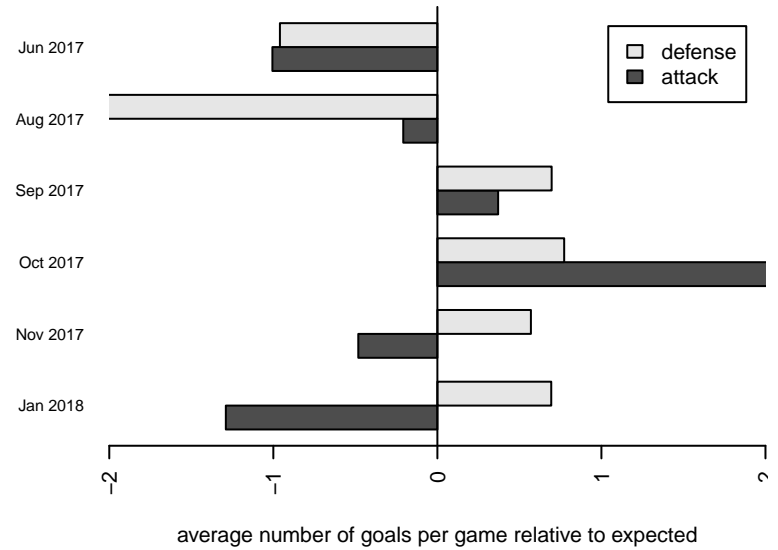

Performance relative to 13 month average