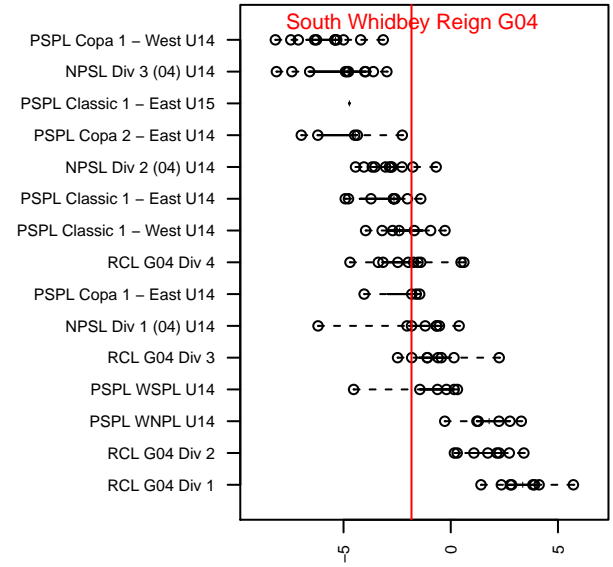

South Whidbey Reign G04

South Whidbey SC
 , WA
 G04 total strength=1171
 attack=5.28 defense=2.48
 fall league = NPSL Div 1 (04) U14

alt names used:
 South Whidbey Reign G04
 SOUTH WHIDBEY YOUTH REIGN (WA)
 Whidbey Reign
 South Whidbey Youth Soccer Club – GU14

Venues played:
 2017 RVS Classic GU14
 2017 REDAPT Cup Silver U14
 2017 NPSL Division 1 (04) U14
 2017 Founders Cup G04 Div A

South Whidbey Reign G04
 Dots are actual minus expected GF (blue circles) and GA (red triangles).
 Blue line is smoothed change in attack strength. Red is smoothed change in defense strength.

**attack and defense variance (black dot)
relative to other teams
and top 10 in region**

**attack and defense rating
relative to others at age
and all opponents in last 13 months**

Performance relative to 13 month average