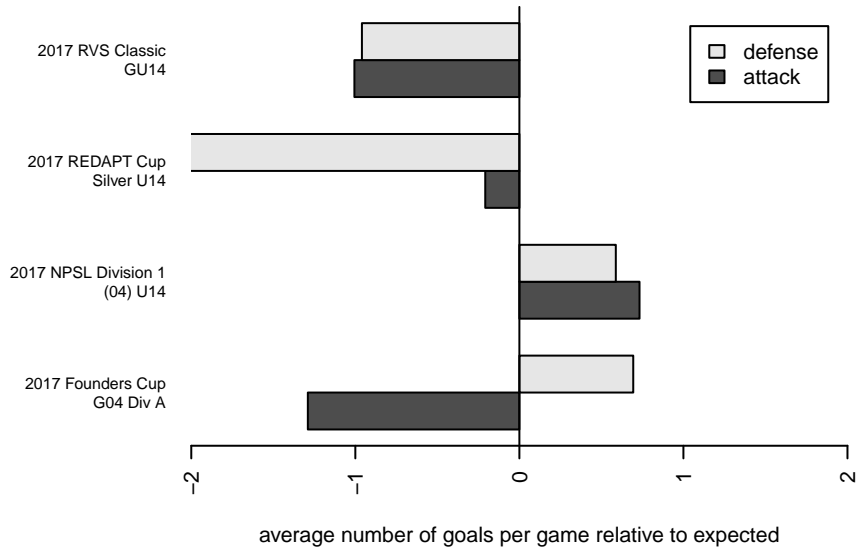

South Whidbey Reign G04

South Whidbey SC
 , WA
 G04 total strength=1171
 attack=5.28 defense=2.48
 fall league = NPSL Div 1 (04) U14

alt names used:
 South Whidbey Reign G04
 SOUTH WHIDBEY YOUTH REIGN (WA)
 Whidbey Reign
 South Whidbey Youth Soccer Club – GU14

Venues played:
 2017 RVS Classic GU14
 2017 REDAPT Cup Silver U14
 2017 NPSL Division 1 (04) U14
 2017 Founders Cup G04 Div A

South Whidbey Reign G04
 Dots are actual minus expected GF (blue circles) and GA (red triangles).
 Blue line is smoothed change in attack strength. Red is smoothed change in defense strength.

**attack and defense variance (black dot)
relative to other teams
and top 10 in region**

**attack and defense rating
relative to others at age
and all opponents in last 13 months**

Performance relative to 13 month average